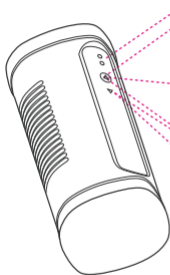

LOVENSE

Calor

USER MANUAL

- Charging Port
- Button A: On/Off (hold for 3 seconds) - Default start mode set to Depth Control; Vibration (one tap to cycle "up" through preset vibrations)
- Heating Feature: Attach the charging cable and hold Button A for 3 seconds to heat up the toy; when the orange light on Button B is OFF, the toy is fully heated
- Indicator Lights
- Button B: Switch from Depth Control to Button Control (hold for 3 seconds); Vibration (one tap to cycle "down" through preset vibrations)